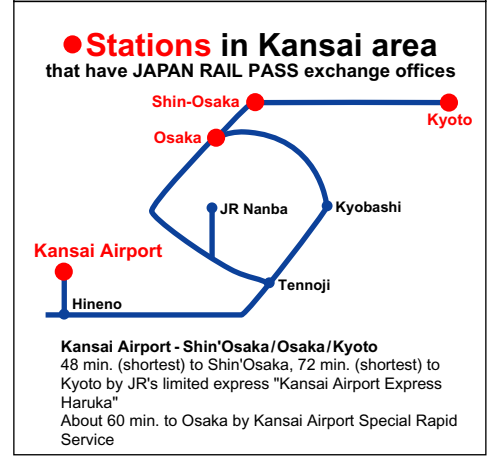

Major JR lines, stations, and airports throughout Japan

Shinkansen (Super Express)

The following are non-JR lines (and sections), indicated as *1-7 in the map, that may be traveled on (though the JAPAN RAIL PASS is not valid for them) by JR-line express and limited express trains: *1 Hokutsu Kyuko (Mukamachi-Saigata); *2 Izu Kyuko (Ito-Izukyuu Shimoda); *3 Noto Railway (Wakura Onsen-Wajima/Takojima); *4 Ise Railway (Kawarada-Tsu); *5 Kitakinki Tango Railway (Nishimaizuru-Toyooka; Fukuchiyama-Miyazu); *6 Chizu Kyuko (Kamigori-Chizu); *7 Tosa Kuroshio Railway (Kubokawa-Sukumo)