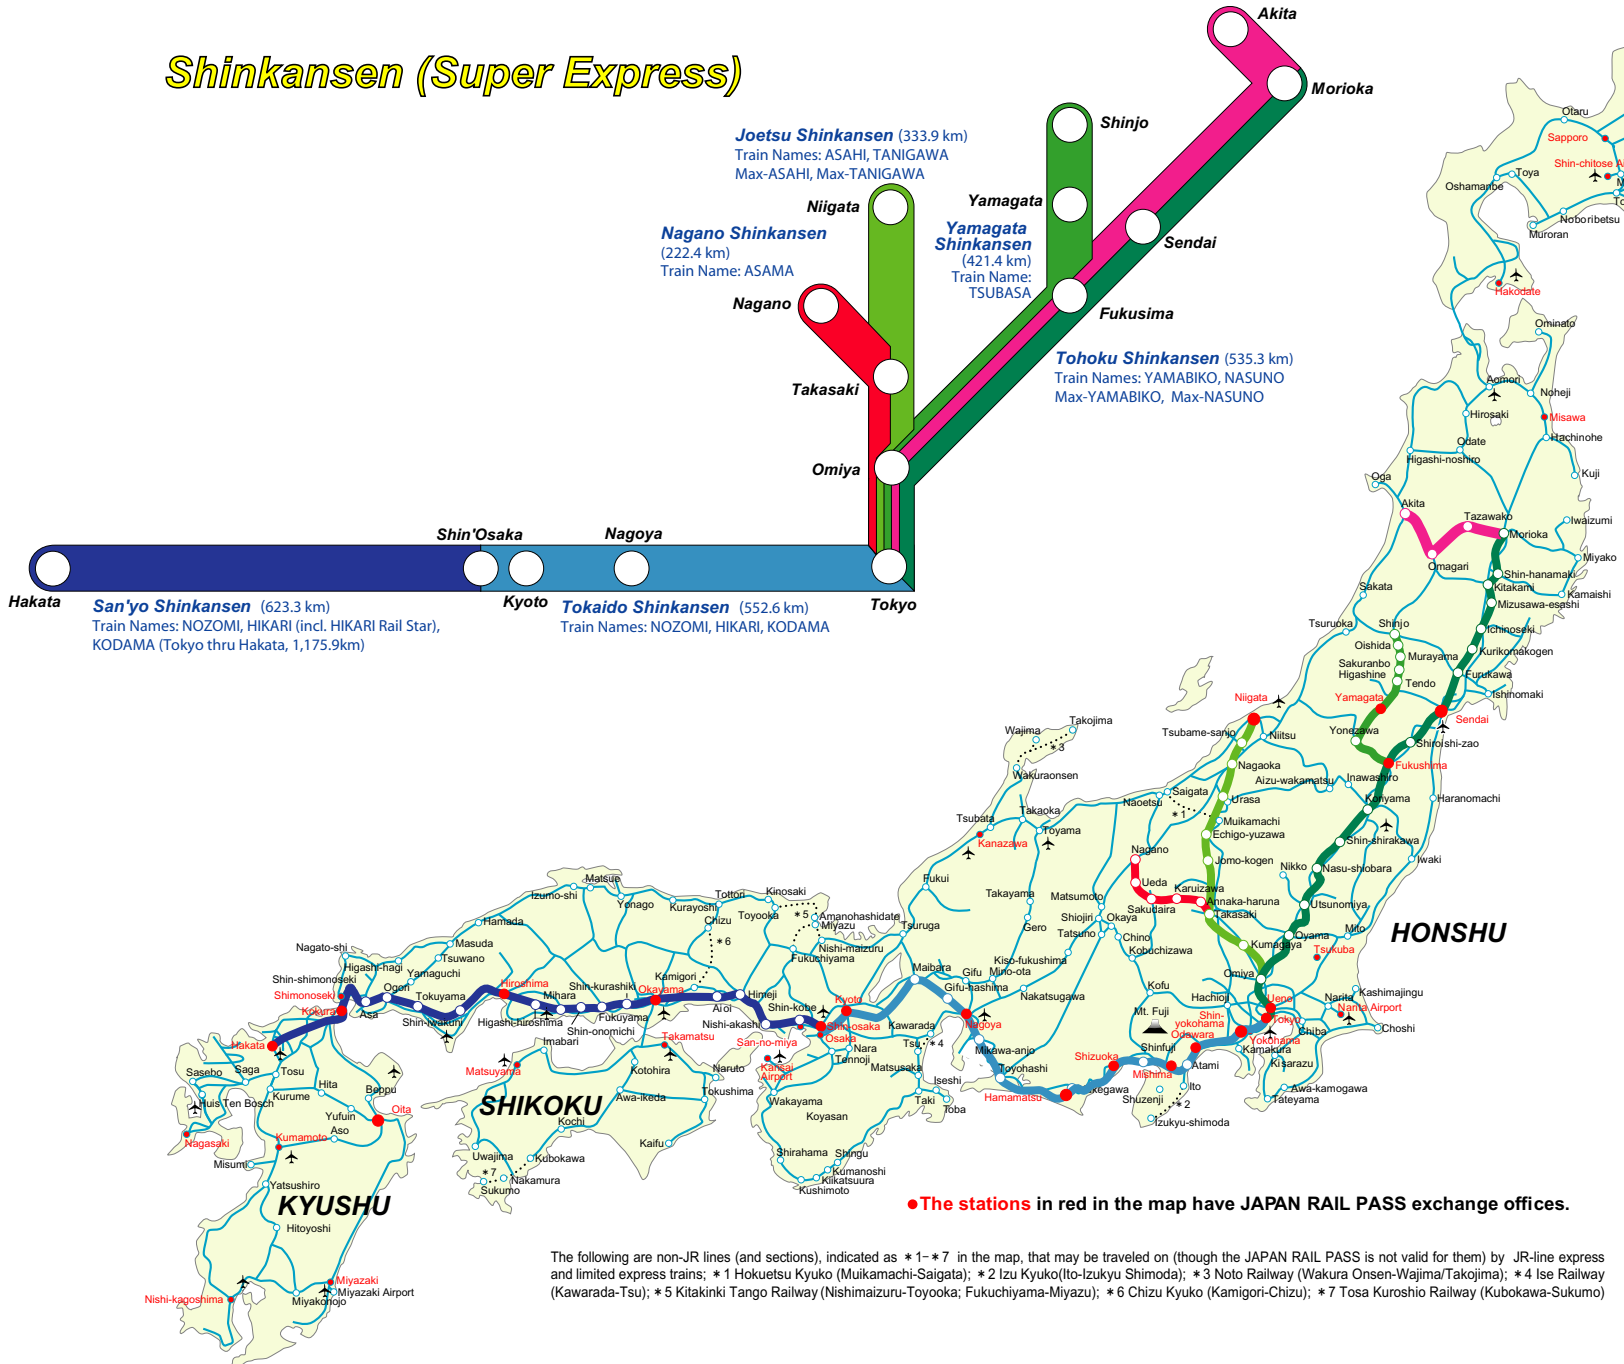

Major JR lines, stations, and airports throughout Japan

Shinkansen (Super Express)

The following are non-JR lines (and sections), indicated as *1-7 in the map, that may be traveled on (though the JAPAN RAIL PASS is not valid for them) by JR-line express and limited express trains: *1 Hokutsu Kyuko (Mukamachi-Saigata); *2 Izu Kyuko (Ito-Izukyuu Shimoda); *3 Noto Railway (Wakura Onsen-Wajima/Takojima); *4 Ise Railway (Kawarada-Tsu); *5 Kitakinki Tango Railway (Nishimaizuru-Toyooka; Fukuchiyama-Miyazu); *6 Chizu Kyuko (Kamigori-Chizu); *7 Tosa Kuroshio Railway (Kubokawa-Sukumo)