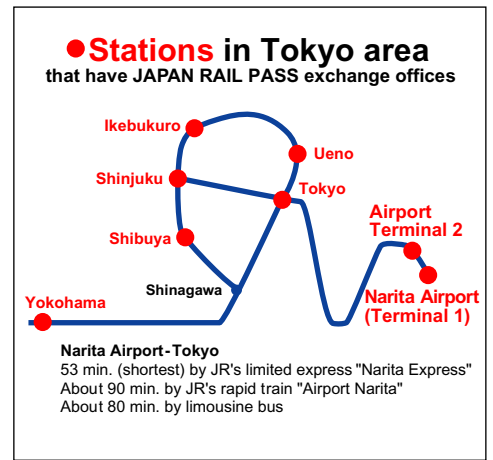

Major JR lines, stations, and airports throughout Japan

Shinkansen (Super Express)

The following are non-JR lines (and sections), indicated as *1-7 in the map, that may be traveled on (though the JAPAN RAIL PASS is not valid for them) by JR-line express and limited express trains: *1 Hokutsu Kyuko (Mukamachi-Saigata); *2 Izu Kyuko (Ito-Izukyuu Shimoda); *3 Noto Railway (Wakura Onsen-Wajima/Takojima); *4 Ise Railway (Kawarada-Tsu); *5 Kitakinki Tango Railway (Nishimaizuru-Toyooka; Fukuchiyama-Miyazu); *6 Chizu Kyuko (Kamigori-Chizu); *7 Tosa Kuroshio Railway (Kubokawa-Sukumo)